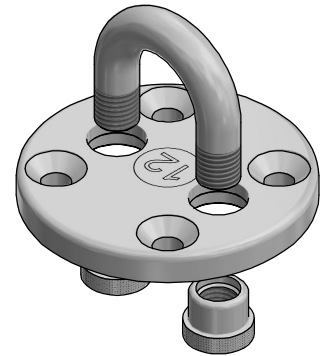

Cod.10021/A
Puleggia

Cod.7212
Golfare

Cod.Y-BA104
Kit tappi

PART LIST

CODE	DESCRIPTION	MATERIAL	Q.TY
7212	Padeye	S.Steel	1
10021/A	Sheave	Aluminium	1
Y-B0744	n.d.	S.Steel	1
Y-B0774	Cheekplate	Aluminium	1
Y-BA104	Caps kit	Various	1
Y-BA174	Eye array	Various	1
Y-X0997	Spiral spring	S.Steel	1

antal

FAMILY: OPF Series
ARTICLE: Single block on pad-eye
DESCRIPTION: Exploded view

01014

MODEL CODE

DATE: 13/07/2020
REV.: 00

DWG N.: 18042403
PG.: 1 / 1