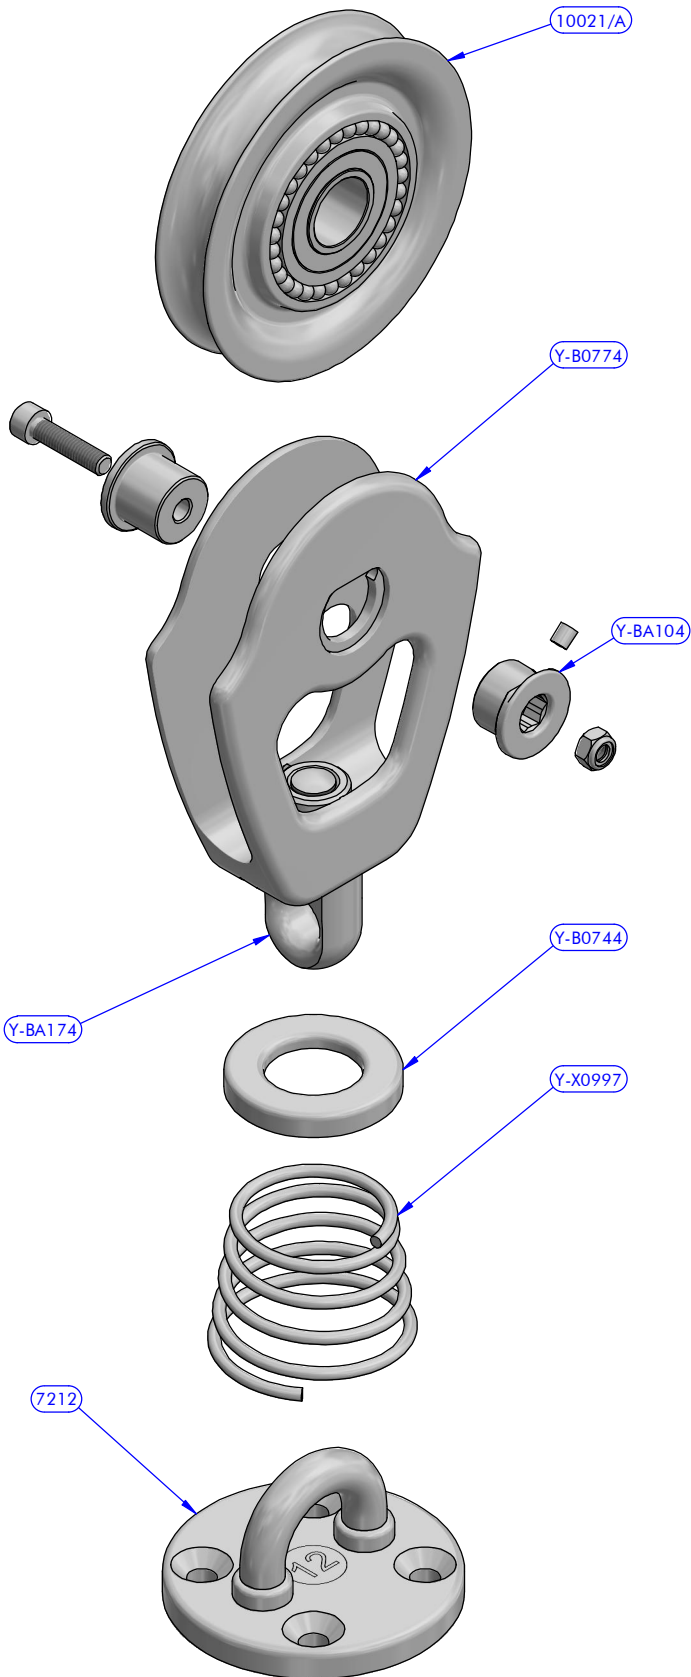

Cod.10021/A
Puleggia

Cod.7212
Golfare

Cod.Y-BA104
Kit tappi

PART LIST

CODE	DESCRIPTION	MATERIAL	Q.TY
7212	Padeye	S.Steel	1
10021/A	Sheave	Aluminium	1
Y-B0744	n.d.	S.Steel	1
Y-B0774	Cheekplate	Aluminium	1
Y-BA104	Caps kit	Various	1
Y-BA174	Eye array	Various	1
Y-X0997	Spiral spring	S.Steel	1

antal

FAMILY: OPF Series
ARTICLE: Single block on pad-eye
DESCRIPTION: Exploded view

01014

MODEL CODE

DATE: 13/07/2020
REV.: 00

DWG N.: 18042403
PG.: 1 / 1