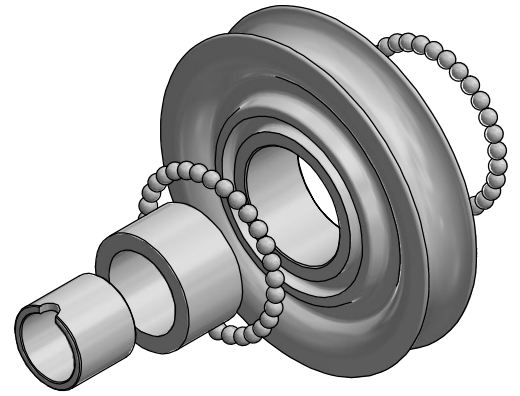

Cod.10021/A
Puleggia

Cod.7212
Golfare

Cod.Y-BA104
Kit tappi

PART LIST

CODE	DESCRIPTION	MATERIAL	Q.TY
7212	Padeye	S.Steel	1
10021/A	Sheave	Aluminium	1
Y-B0744	n.d.	S.Steel	1
Y-B0774	Cheekplate	Aluminium	1
Y-BA104	Caps kit	Various	1
Y-BA174	Eye array	Various	1
Y-X0997	Spiral spring	S.Steel	1

antal

FAMILY: OPF Series
ARTICLE: Single block on pad-eye
DESCRIPTION: Exploded view

01014

MODEL CODE

DATE: 13/07/2020
REV.: 00

DWG N.: 18042403
PG.: 1 / 1